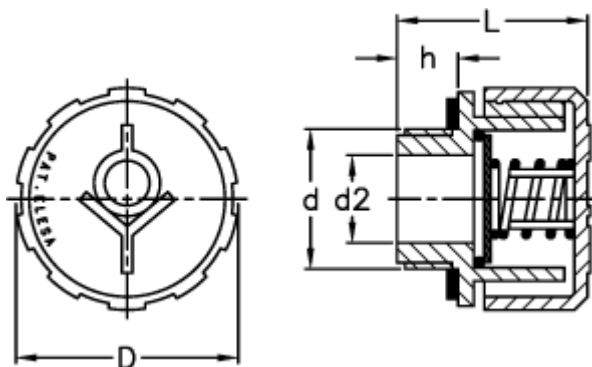

Data Sheet

Article number: 2311054666

Description: E+G Valve breather cap
SFV.3/8-100 mb

Measures

D = 31
d = G 3/8
d2 = 10
h = 9.5
L = 29.5